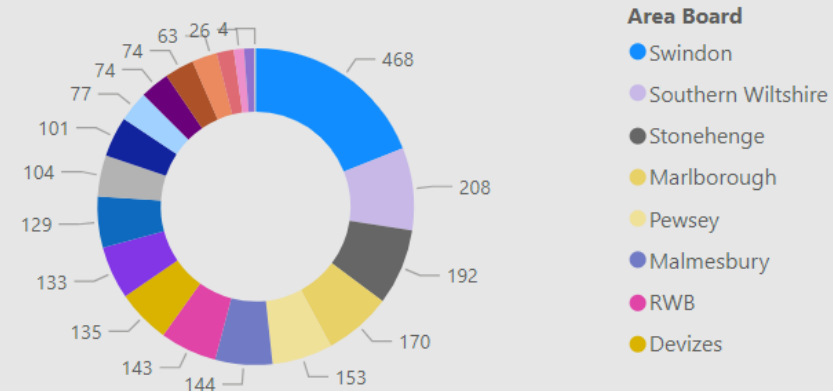

## CSEO Activity Dashboard

Outcomes are dependent on previous convictions and history

10,667.00  
No. Speed awareness co...

1,450.00  
No. Fine & Points

144.00  
No. Court

851  
No. of Locations

Location	Year	Month	Speed awareness course	Fine & Points	Court	CPT	Area Board
Swindon - Thamesdown Drive	2023	December	251.00	54.00	0.00	Swindon	Swindon
Swindon Queens Drive adjacent with Cambridge Close	2024	April	151.00	26.00	0.00	Swindon	Swindon
Shaw and Whitley - A365 Folly Lane	2023	November	129.00	15.00	0.00	Trowbridge	Melkshar
Swindon - Thamesdown Drive	2024	January	103.00	16.00	0.00	Swindon	Swindon
Wilton - The Avenue	2023	August	102.00	31.00	4.00	Salisbury	South We
Harnham - Lime Kiln Way	2023	November	97.00	11.00	0.00	Salisbury	Salisbury
Cholderton - Church Lane	2023	March	95.00	4.00	1.00	Amesbury	South We
Swindon - Thamesdown Drive	2024	March	94.00	23.00	0.00	Swindon	Swindon
Swindon Queens Drive adjacent with Cambridge Close	2024	March	90.00	13.00	1.00	Swindon	Swindon
Wilton - The Avenue	2023	November	84.00	33.00	8.00	Salisbury	Southern
Cricklade - Spital Lane	2023	April	80.00	10.00	0.00	RWB	RWB
Tilshead - Candown Road	2023	August	78.00	10.00	1.00	Amesbury	Stoneher
Wilton - The Avenue	2024	April	77.00	23.00	6.00	Salisbury	Southern
Coombe Bissett - Deegan House	2023	November	72.00	10.00	0.00	Salisbury	Southern
<b>Total</b>			<b>10,667.00</b>	<b>1,450.00</b>	<b>144.00</b>		

### Activity by Area Board