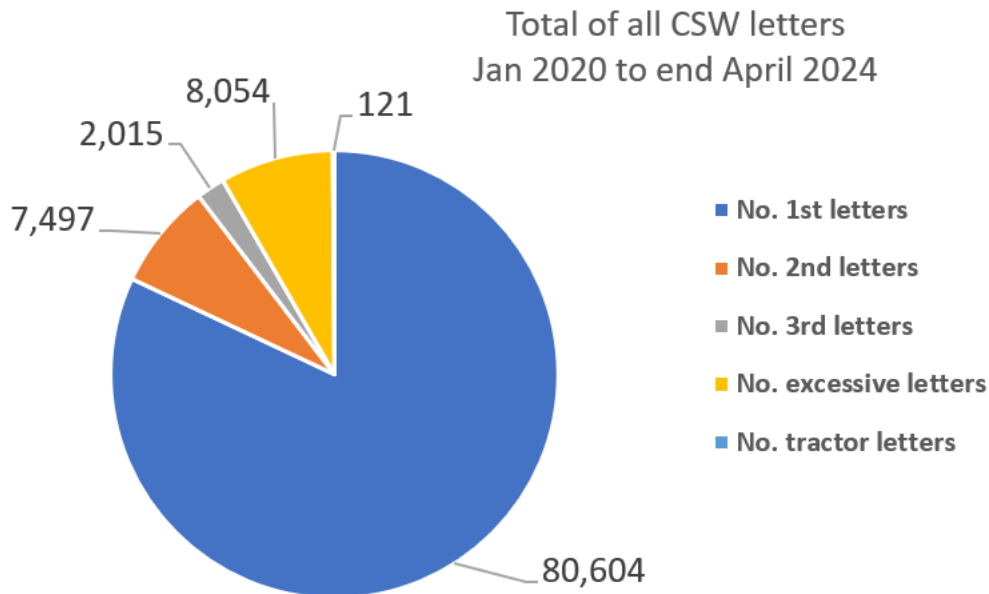

• CSW Calne area - Data since July 2020 to 8 May 2024

Team	No. 1st letters	No. 2nd letters	No. 3rd letters	No. excessive letters	No. tractor letters	Total letters	No. of watches	Average speeders %
Compton Bassett	122	7	2	4	0	135	97	1.7%
East Tytherton	198	21	4	8	1	232	58	6.2%
Grand Total	320	28	6	12	1	367	155	3.4%