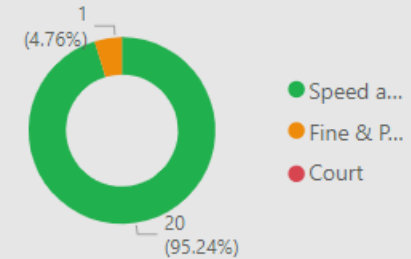

Activity by CPT

Outcomes